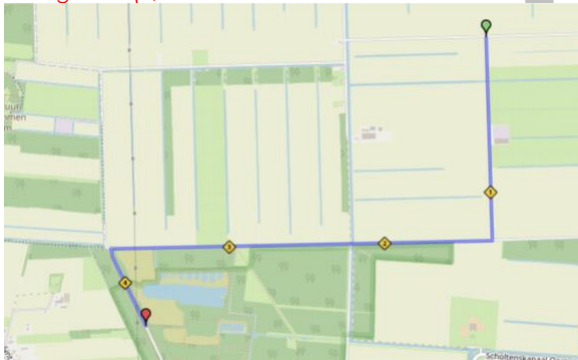

Categorie 3 (4,3km)