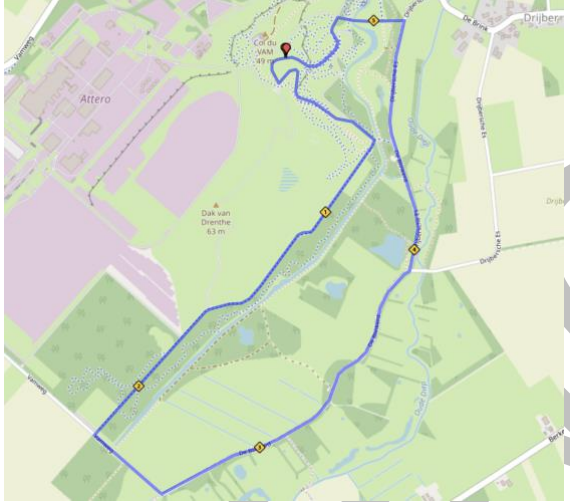

Ronde normaal (normal lap) 6km - categorie 4, 5, 6, 7. Nieuwelingen/U17